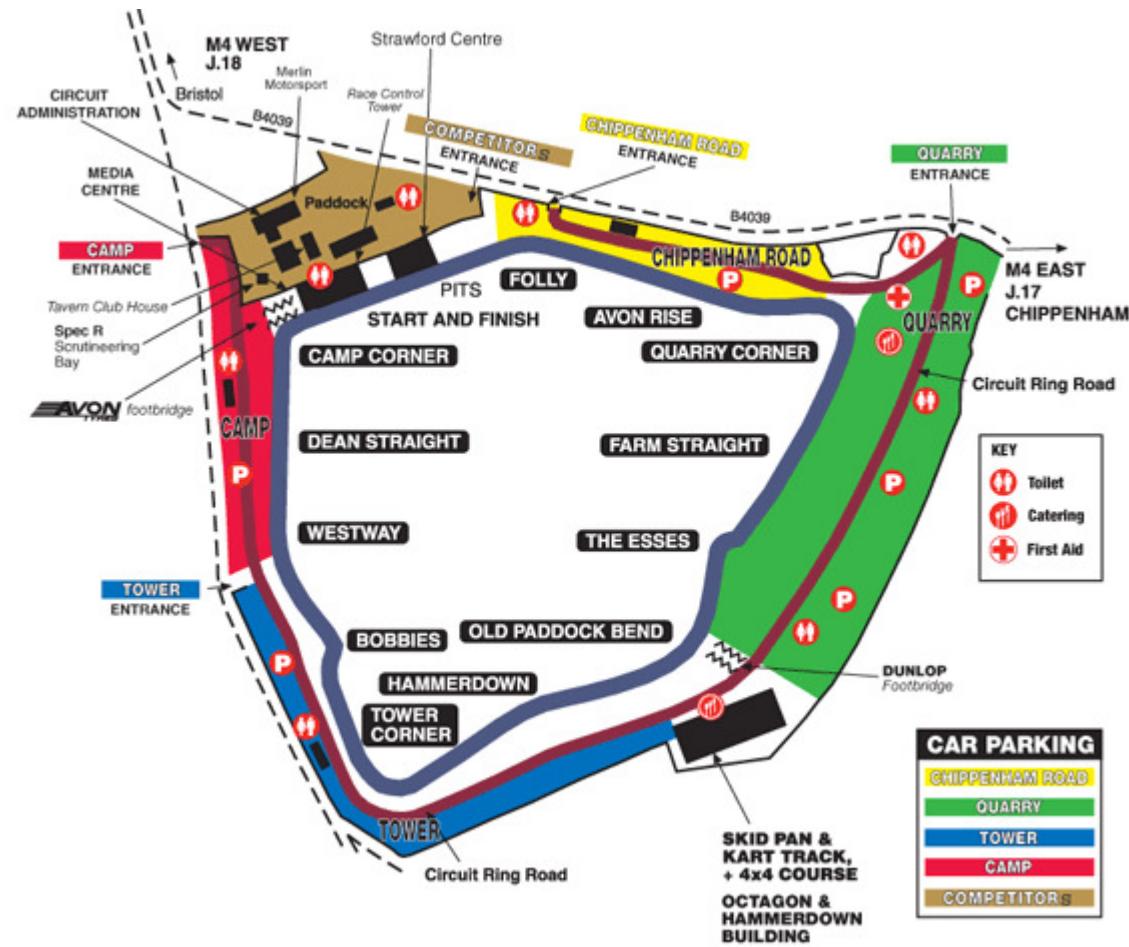

HOW TO FIND US

Location The Castle Combe Circuit is 5 miles west of Chippenham on the B4039, just half a mile from the village of Castle Combe.

By Car (Follow Signs) The circuit is situated close to Junctions 17 & 18 of the M4 motorway and is clearly signposted using the brown tourist signs marked with a chequered flag.

Circuit 1.85 miles 2.977 km

MEDICAL INFORMATION:

Medical services will be provided by Collingwood Medical Services

Chippenham Minor Injury Unit is open from 7am-1am seven days a week.
Chippenham, Minor Injury Unit, Chippenham Community Hospital, Rowden Hill, Chippenham SN15 2AJ
01249 456403

Trowbridge Minor Injury Unit is open 24 hours a day, seven days a week.
Trowbridge Minor Injury Unit, Trowbridge Community Hospital, Adcroft Street, Trowbridge, Wiltshire
BA14 8PH 01225 711329

There are accident and Emergency departments at the following Hospitals:
The Great Western Hospital
Marlborough Road, Swindon, Wiltshire, SN3 6BB 01793 604 020

Royal United Hospital
Combe Park, Bath, Avon BA1 3NG 01225 428 331

RACING CLUB OMEGA
Under the Technical Regulations of the British Cycling Federation
SUSIES YOUTH CIRCUITS
A counting round of the BC Youth National Circuit Series
With supporting Senior races

Sunday 3rd August 2014

Castle Combe Motor Circuit, Chippenham, Wilts SN14 7EY

RACE DISTANCES & TIMES:

0900	4 / J4	38 km	24 miles	13 laps
0900	W	38 km	24 miles	13 laps
1015	3 / J3	50 km	31 miles	17 laps
1015	E / 1 / 2 / J1 / J2	50 km	31 miles	17 laps
1200	U8	8 km	4.3 miles	8 laps small circuit
1230	U10	12 km	7.5 miles	4 laps
1300	U12	15 km	9 miles	6 laps
1345	U14 Boys	33 km	20 miles	11 laps
1445	U14 Girls	33 km	20 miles	11 laps
1447	U16 Girls	33 km	20 miles	11 laps
1545	U16/ Boys	45 km	31 miles	17 laps

CHIEF COMMISSAIRE: A HEGARTY
CHIEF JUDGE: A CORKILL
COMMISSAIRES/JUDGES: C DOCKER, S JONES Mrs G BRADBURY, R EDGELL P HUMPHREYS Mrs A JONES M SMITH D TANNER

GEAR CHECKERS: Commissaires:
PROMOTER: Mrs Susan W KNIGHT events.rco@googlemail.com

GEAR RESTRICTIONS

YOUTHS: U16: 6:93m	U14: 6:45m	U12: 6:05m
U10: 5:40m	U8: 5:10m	
JUNIORS: 7:93m		

SENIOR COMPETITORS ARE ASKED TO RETURN THEIR RACE NUMBERS & COLLECT THEIR BC LICENCE AS SOON AFTER THEIR EVENTS AS POSSIBLE

Thank you for your co-operation in this matter
PLEASE NOTE SIGNING ON CLOSES 30 MINS BEFORE EACH EVENT

SIGNING ON OPENS					
4/J4	0800	U8	1030	U14 G	1230
WOMEN	0800	U10	1030	U16 G	1230
3/J3	0900	U12	1100	U16 B	1300
E/1/2/3/J1/J2	0900	U14 B	1200