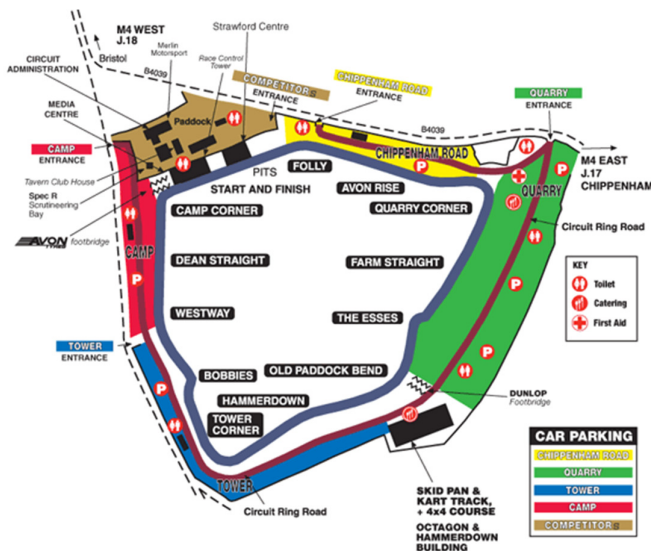

Castle Combe Motor Racing Circuit, CHIPPENHAM Wilts, Hants SN14 7EY

RACE DISTANCES & TIMES:

0930	U8	small circuit
1000	U10	3 laps motor circuit
1030	U12	4 laps motor circuit
1100	U16 / U14	5 laps motor circuit
1230	4 / J4	30 mins + 2 laps
1315	WOMEN	50 km 13 laps
1315	3 / J3	56 km 17 laps
1430	E/1/2/3	56 km 19 laps

CHIEF COMMISSAIRE: Sian Twinning
CHIEF JUDGE: Anne Russell
COMMISSAIRES / JUDGES: Steve Jones, Gregg James, Amanda Jones, Rob Jones
FIRST AID: Collingwood Medical Services
PROMOTER: Mrs Susan W KNIGHT
023 9264 2226 events.rco@gmail.com

GEAR RESTRICTIONS

YOUTHS: U16: 6-93m U14: 6-45m U12: 6-05m U10: 5-40m U8: 5-10m
JUNIORS: 7-93m

NOTES & INSTRUCTIONS TO RIDERS & SPECTATORS:

Signing on will be in the The Tavern, please be aware of the following:

1. No Cleats inside The Tavern
2. Only food purchased in The Tavern may be consumed there
3. **PLEASE USE THE OUTSIDE TOILETS, THERE ARE FINES FOR URINATING IN PUBLIC.**
4. Please do not leave any litter.
5. Please return your numbers at the end of your event.

Location

The Castle Combe Circuit is 5 miles west of Chippenham on the B4039, just half a mile from the village of Castle Combe.

By Car (Follow Signs)

The circuit is situated close to Junctions 17 & 18 of the M4 motorway and is clearly signposted using the brown tourist signs marked with a chequered flag.

Circuit length @ Castle Combe 2.977 km (1.85 mile)